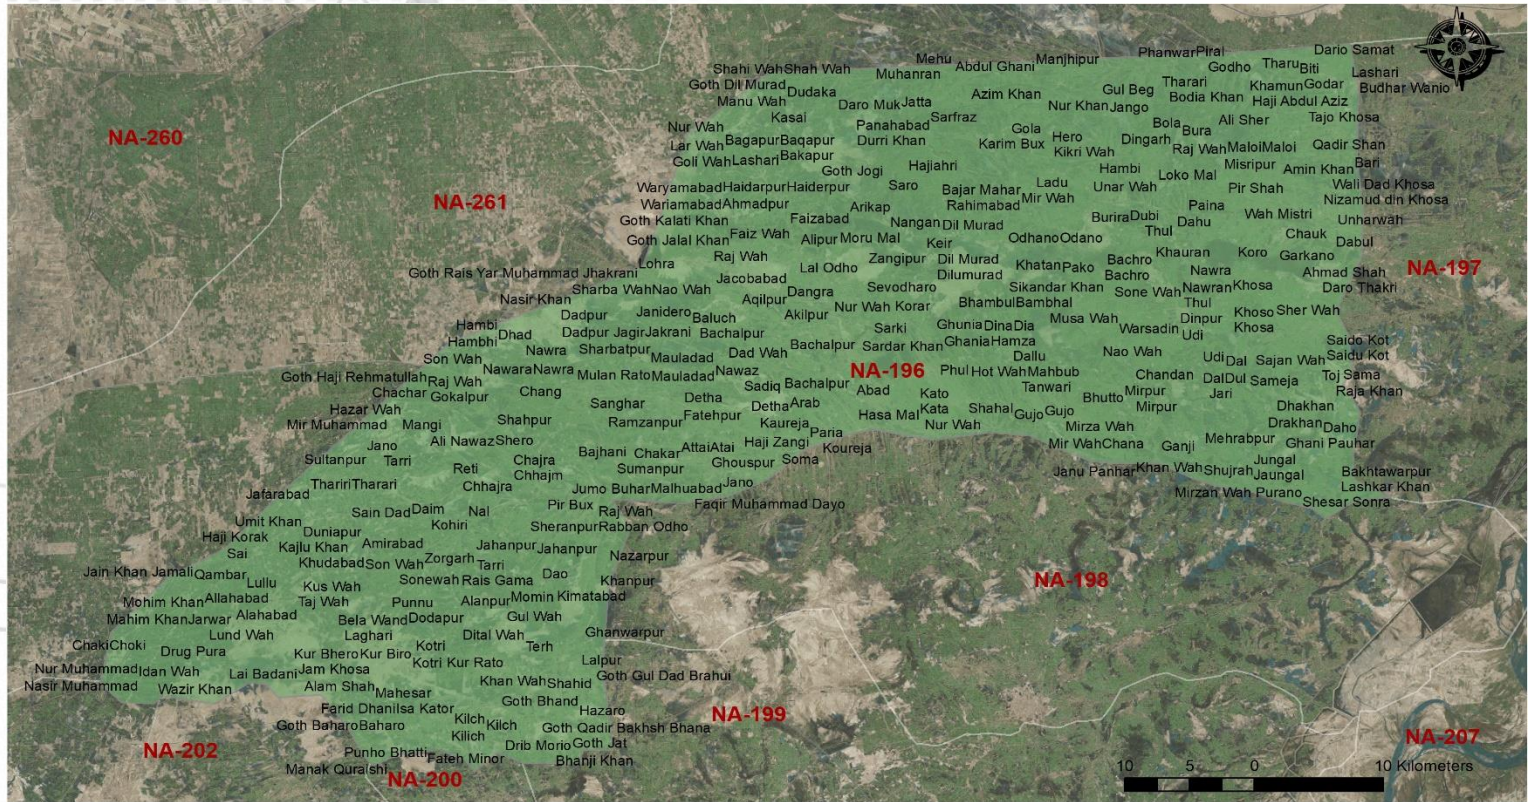

CONSTITUENCY PROFILE

NA-134 LAHORE-XII

PUNJAB

CONSTITUENCY POPULATION

804,774

VOTER STATISTICS

Male

155,862

Female

114,921

Total

270,783

34%

of the total population are registered as voters

POLLING STATIONS

65

Male

63

Female

67

Combined

195

Total

Number of polling stations where registered voters exceed 1,200

AVERAGE VOTER AT POLLING STATION

1,389

AVERAGE VOTER AT POLLING BOOTH

479

LIST OF CONTESTING CANDIDATES

#	Name	Name of Political Party
1	Aneel Ashiq Mutu	National Party
2	Aneela Batool	Muttahidda Majlis-e-Amal Pakistan
3	Zulfiqar Ali Hassan	Allah-o-Akbar Tehreek
4	Rana khalid Mehmood	Independent
5	Rana Mubashir Iqbal	Pakistan Muslim League (Nawaz)
6	Syed Zaeem Hussain Qadri	Independent
7	Syed Faqir Hussain Shah Bukhari	All Pakistan Muslim League
8	Shazia Mubashir	Independent
9	Muhammad Sohail Afzal Awan	Pakistan Peoples Party Parliamentarians
10	Muhammad Irfan Shahkey	Tehreek-e-Labaik Pakistan
11	Malik Zaheer Abbas	Pakistan Tehreek-e-Insaf